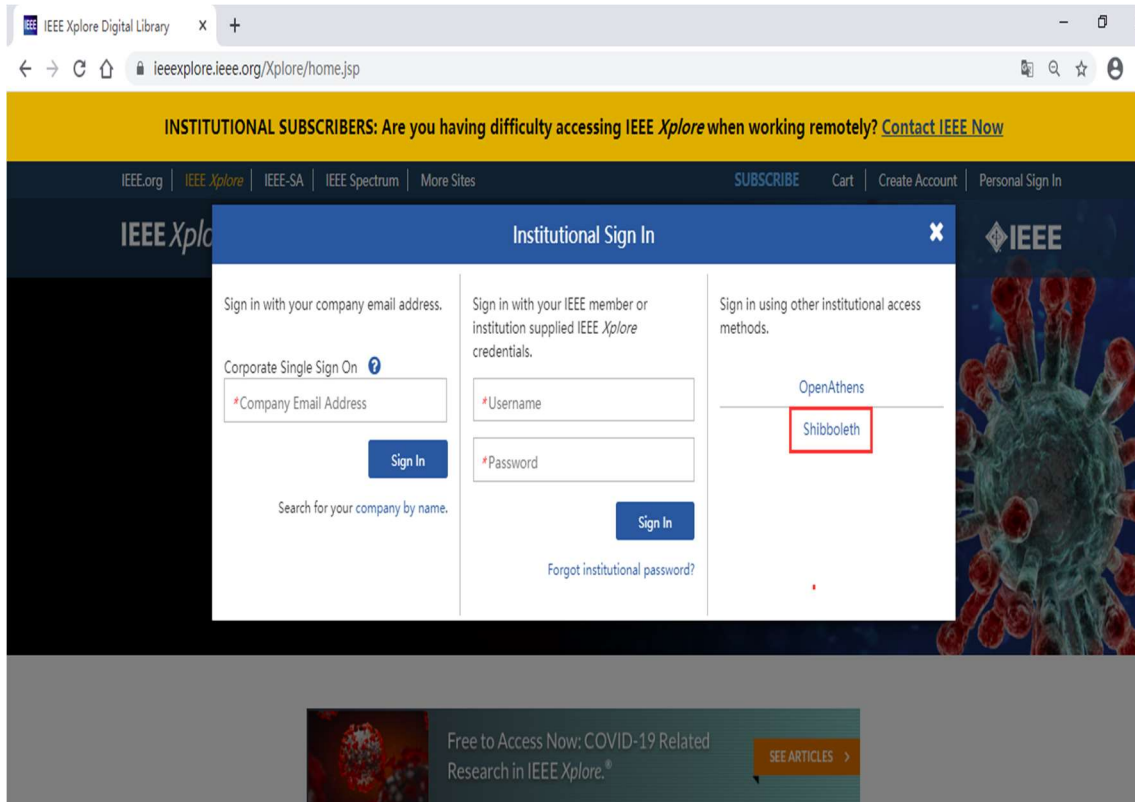

CARSI 用户资源访问流程（IEEE 版）

1. 使用非校园 IP 地址打开浏览器，输入 <https://ieeexplore.ieee.org/>，点击网页上方“Institute Sign In”。

2. 选择 “Shibboleth” 登录。

3. “SEARCH BY INSTITUTION NAME”中输入“Beijing University of Technology”点击“SEARCH”后，点击下方检索出的“Beijing University of Technology”登录；或者在按顺序排列的字母中点击“B”，从检索出的以 B 开头的机构名称中选择“Beijing University of Technology”登录。

Sign in through your institution's authentication service

> If your institution uses Athens, sign in here

For Shibboleth or Corporate users, find your institution's listing below.

Browse Institutions

OR... **SEARCH BY INSTITUTION NAME**
Enter the name of your institution.