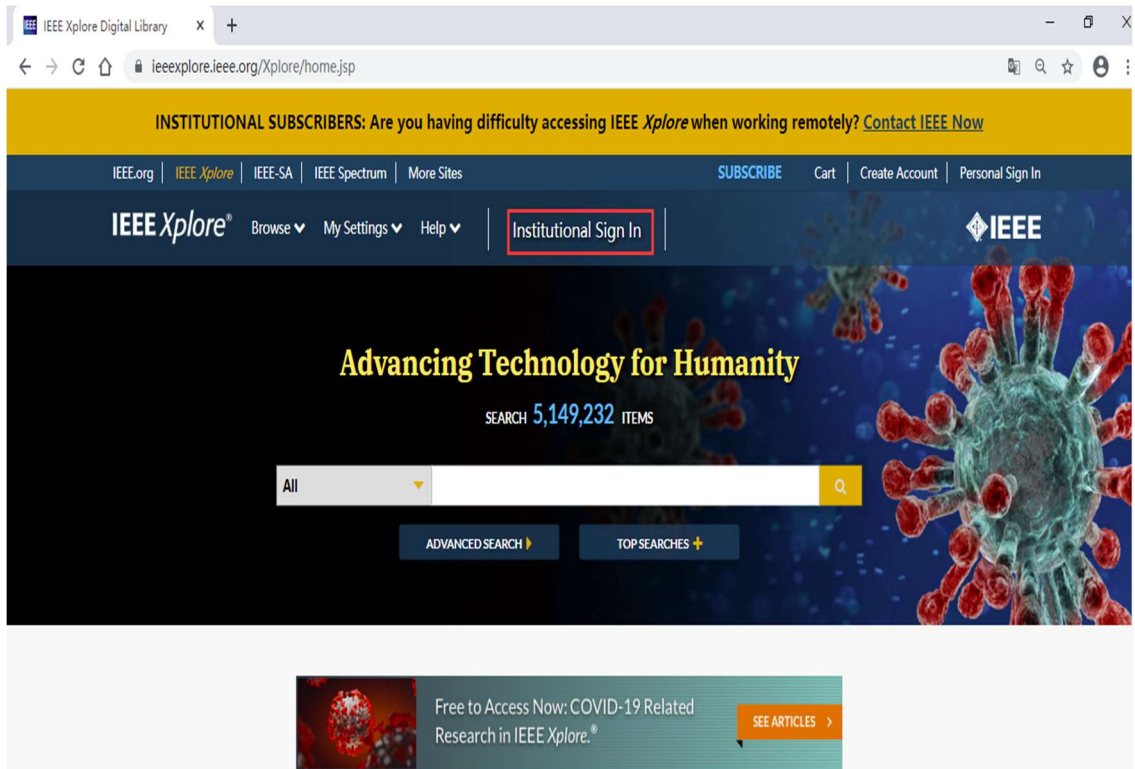

CARSI 用户资源访问流程（IEEE 版）

1. 使用非校园 IP 地址打开浏览器，输入 <https://ieeexplore.ieee.org/>，点击网页上方“Institute Sign In”。

2. 选择 “Shibboleth” 登录。

3. “SEARCH BY INSTITUTION NAME”中输入“Beijing University of Technology”点击“SEARCH”后，点击下方检索出的“Beijing University of Technology”登录；或者在按顺序排列的字母中点击“B”，从检索出的以 B 开头的机构名称中选择“Beijing University of Technology”登录。

Sign in through your institution's authentication service

> If your institution uses Athens, sign in here

For Shibboleth or Corporate users, find your institution's listing below.

Browse Institutions

OR... **SEARCH BY INSTITUTION NAME**
Enter the name of your institution.