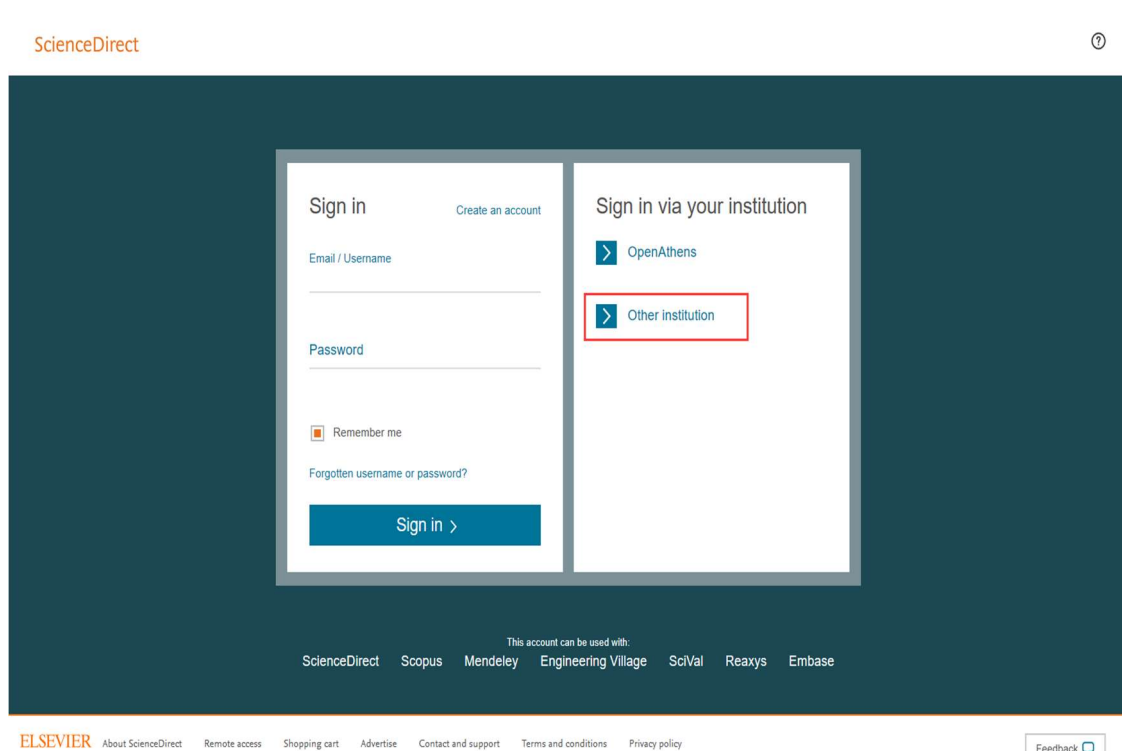

## CARS1 用户资源访问流程 (ScienceDirect 版)

1. 使用非校园 IP 地址打开浏览器, 输入 <https://www.sciencedirect.com/>, 点击右上角“Sign in”。

2. 选择 “Other institution” 登录。

3. “Search for your institution and click the name to login”中输入: Beijing University of Technology 后“Login”; 或者 “Select your region or group”中选择“China CERNET Federation(CARS1)”, 然后在“China CERNET Federation(CARS1)”的机构列表中选择“Beijing University of Technology”登录。

  
OpenAthens login

Search for your institution and click the name to login.  
Beijing University of Technology  
Beijing University of Technology Login  
Or choose your institution's region or group from the results below to login.  
Select your region or group